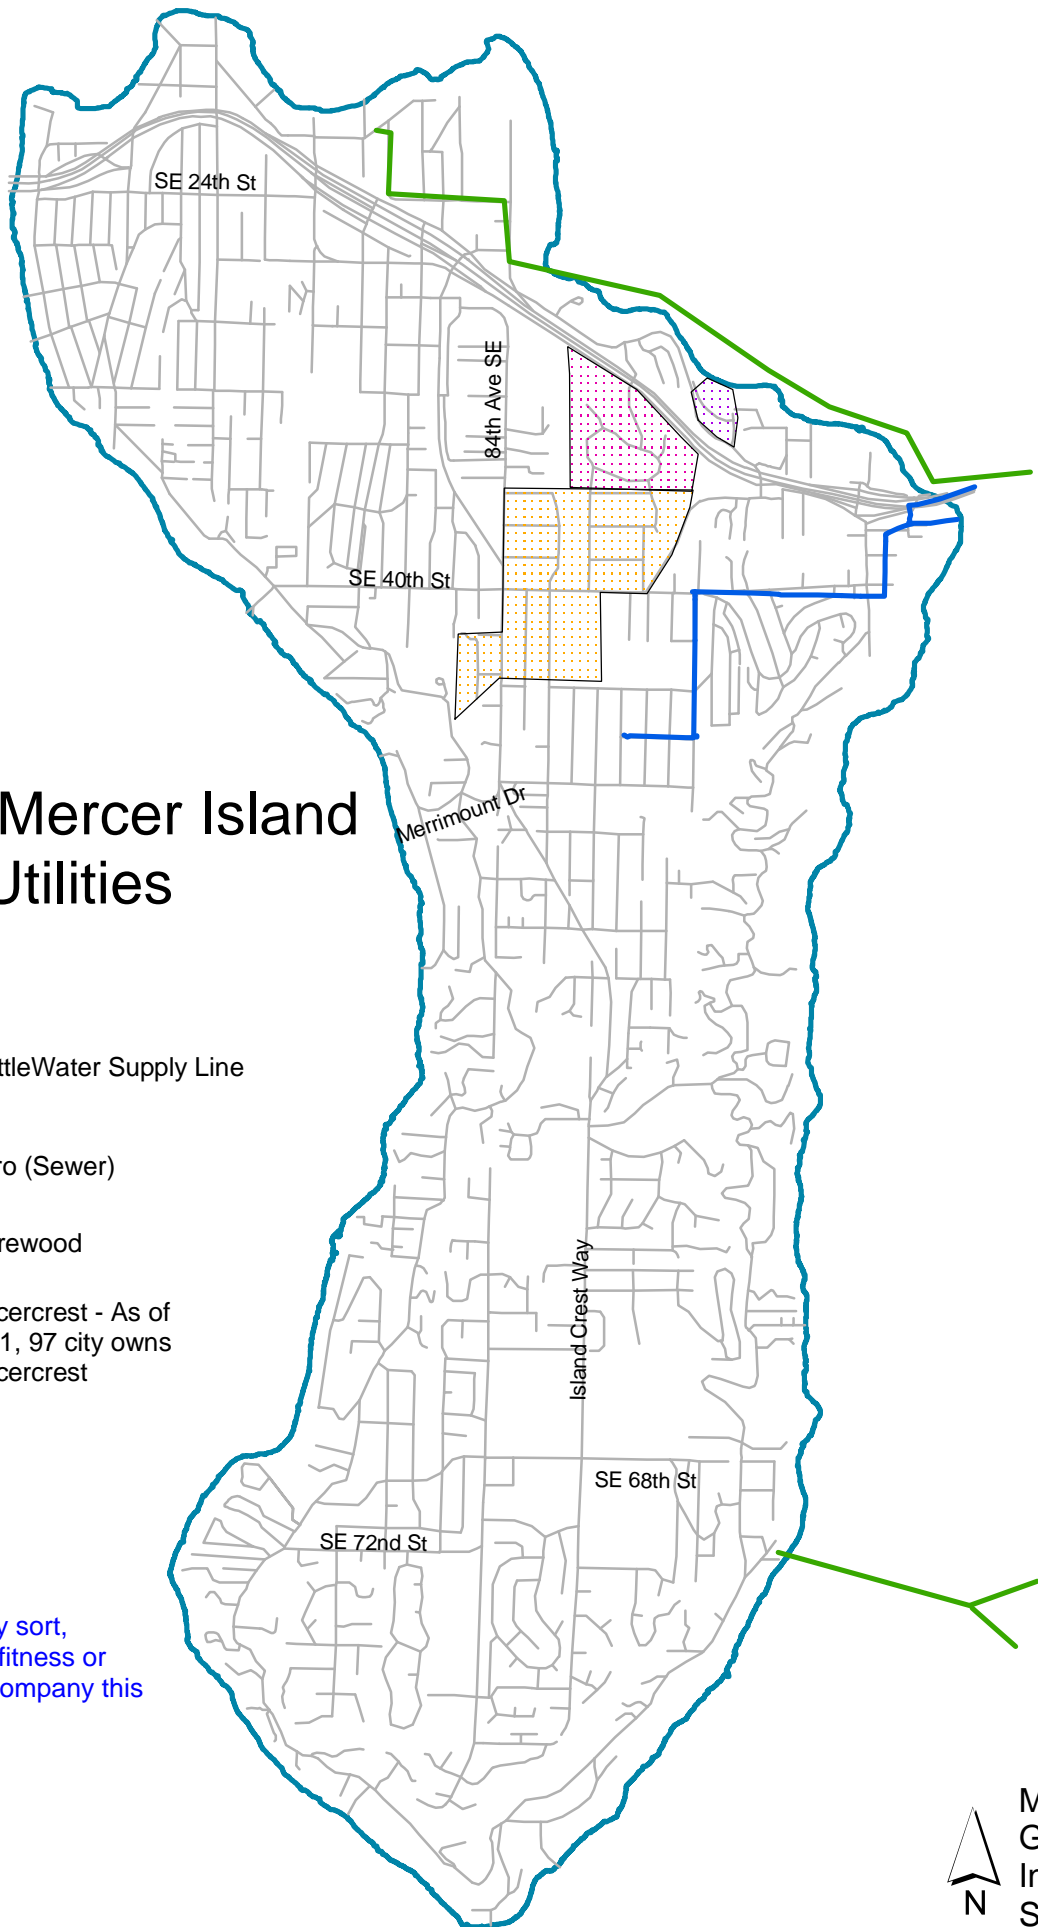

City Of Mercer Island Utilities

-  SeattleWater Supply Line
-  Metro (Sewer)
-  Shorewood
-  Mercercrest - As of Jan 1, 97 city owns Mercercrest

Disclaimer:
No warranties of any sort,
including accuracy, fitness or
merchantability, accompany this
product

Printed May 15, 2001

Mercer Island
Geographic
Information
System