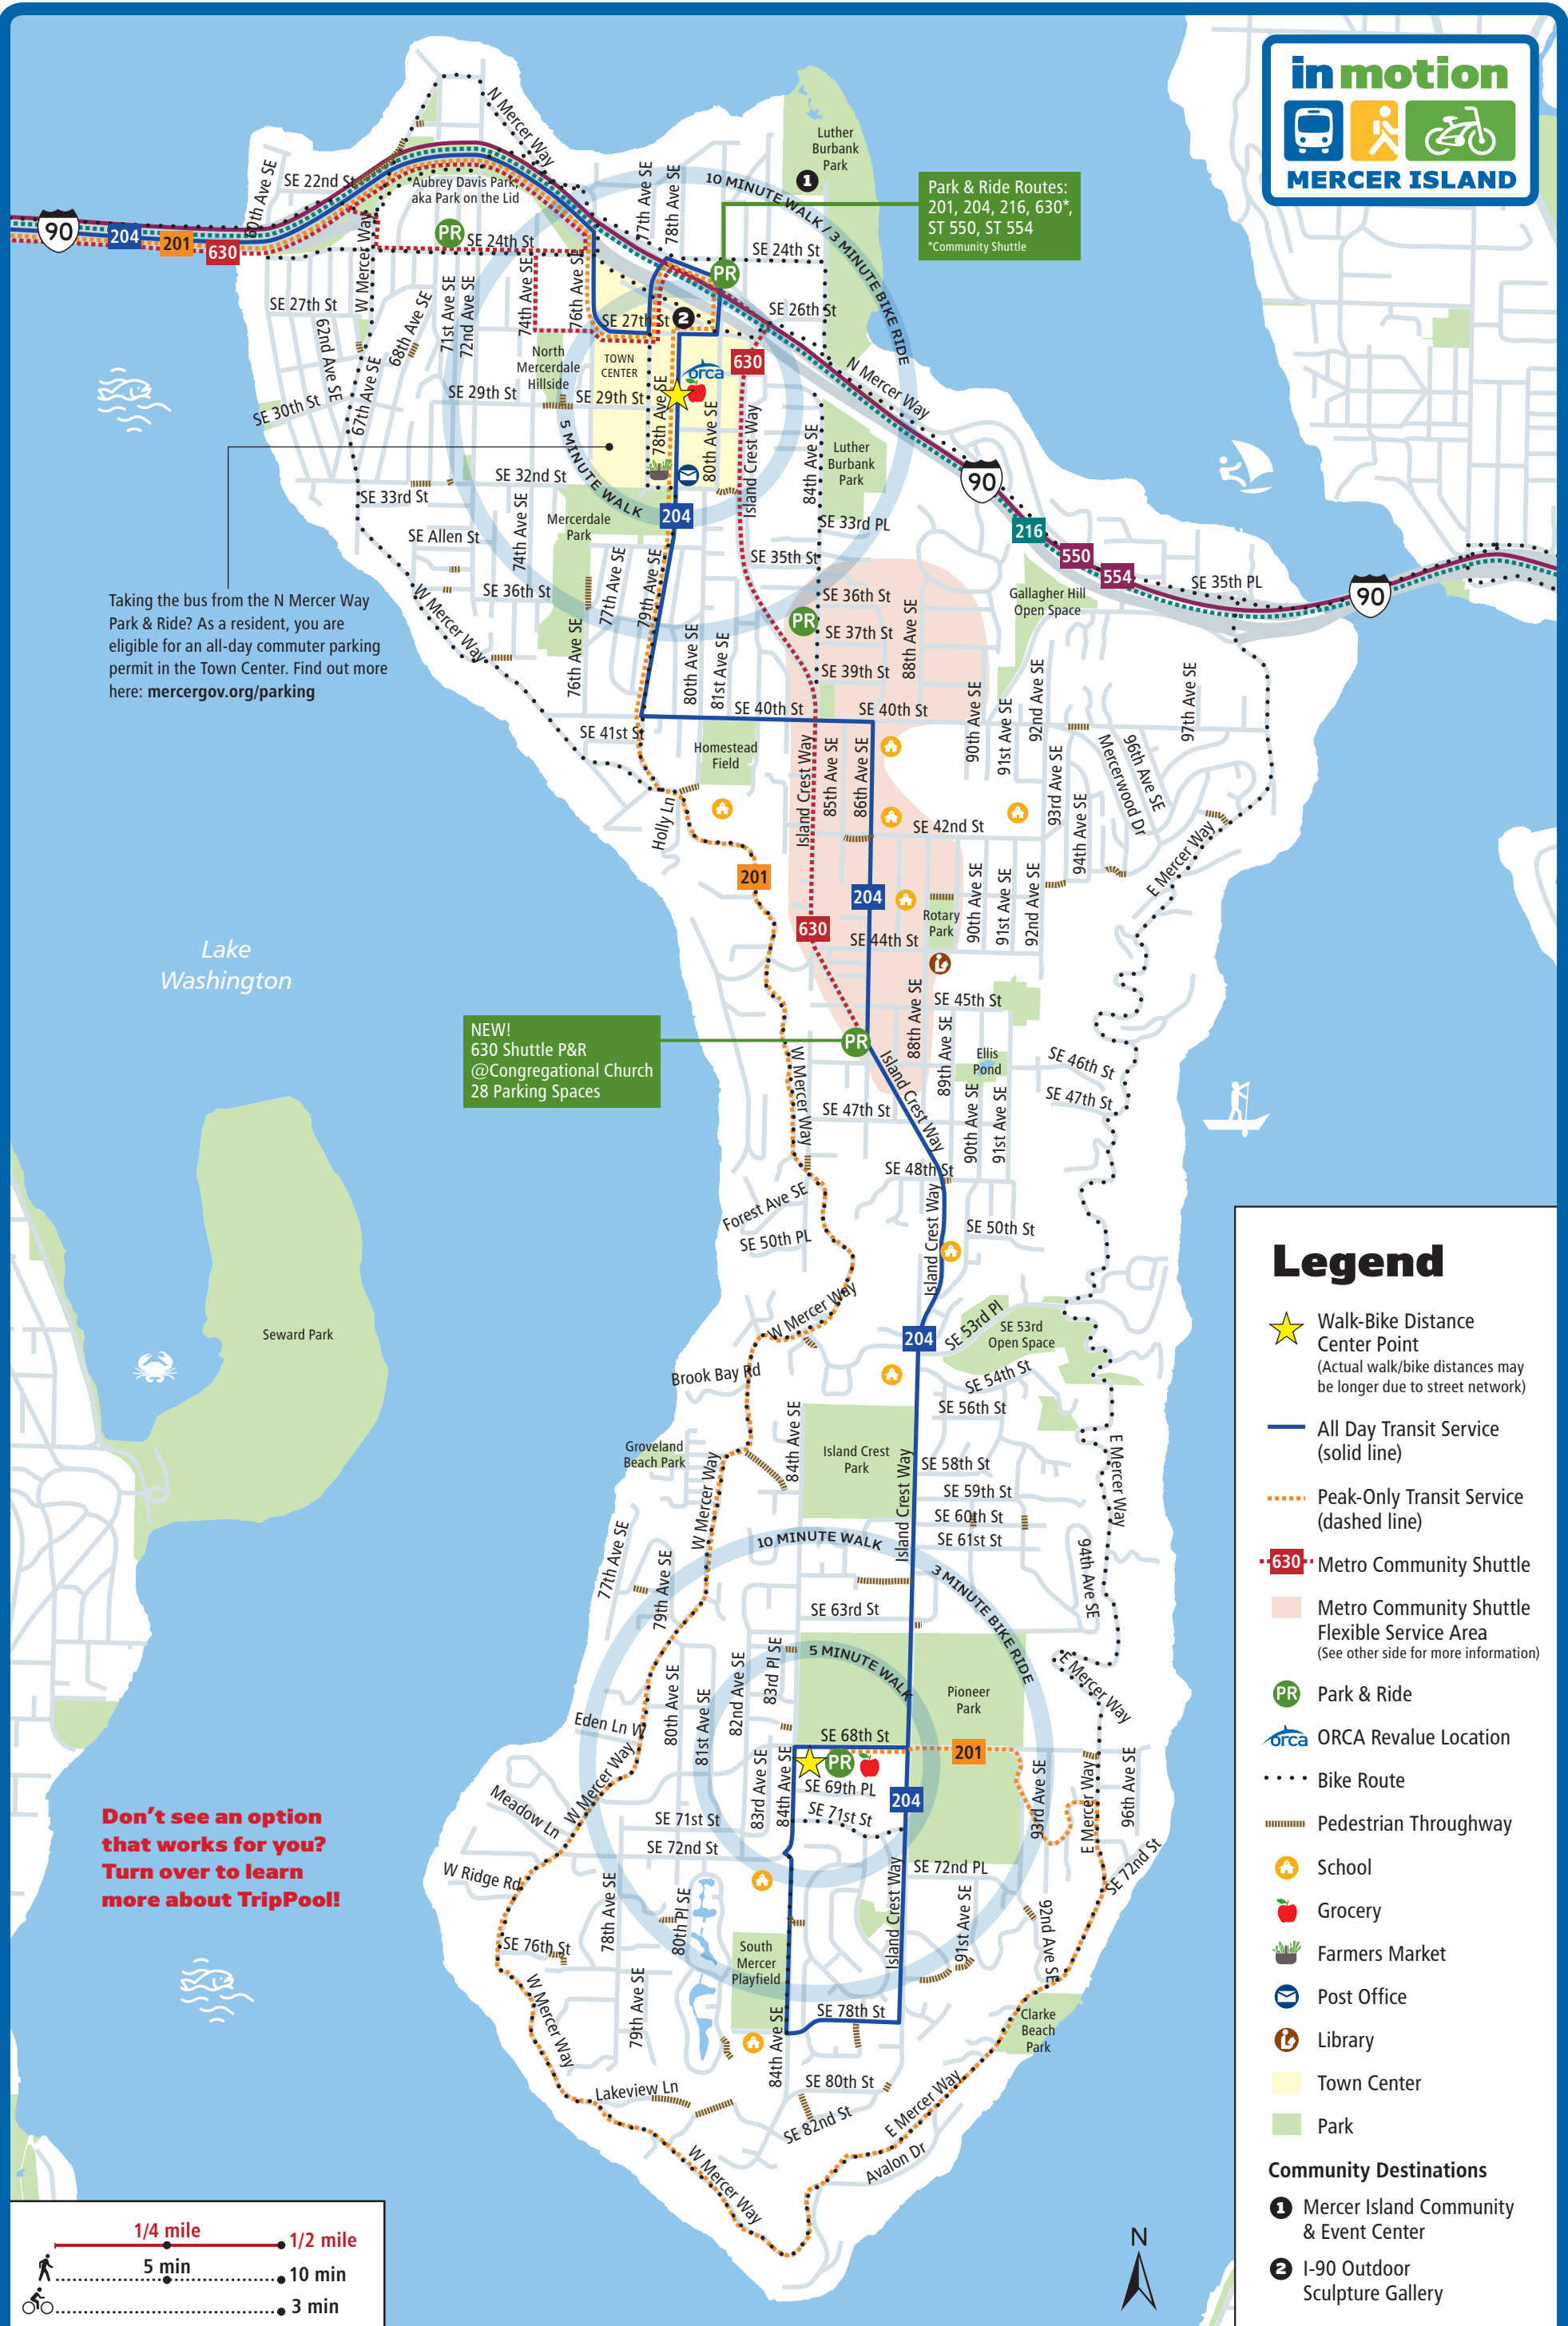

# Mercer Island In Motion

Taking the bus from the N Mercer Way Park & Ride? As a resident, you are eligible for an all-day commuter parking permit in the Town Center. Find out more here: [mercergov.org/parking](http://mercergov.org/parking)

**NEW!**  
630 Shuttle P&R  
@Congregational Church  
28 Parking Spaces

**Don't see an option that works for you? Turn over to learn more about TripPool!**

## Legend

- ★ Walk-Bike Distance Center Point (Actual walk/bike distances may be longer due to street network)
- All Day Transit Service (solid line)
- - - Peak-Only Transit Service (dashed line)
- 630 Metro Community Shuttle
- Metro Community Shuttle Flexible Service Area (See other side for more information)
- PR Park & Ride
- ORCA ORCA Revalue Location
- ... Bike Route
- ▬ Pedestrian Throughway
- 🏠 School
- 🍏 Grocery
- 🌿 Farmers Market
- 📬 Post Office
- 📖 Library
- 🏘️ Town Center
- 🌳 Park

- Community Destinations**
- 1 Mercer Island Community & Event Center
  - 2 I-90 Outdoor Sculpture Gallery