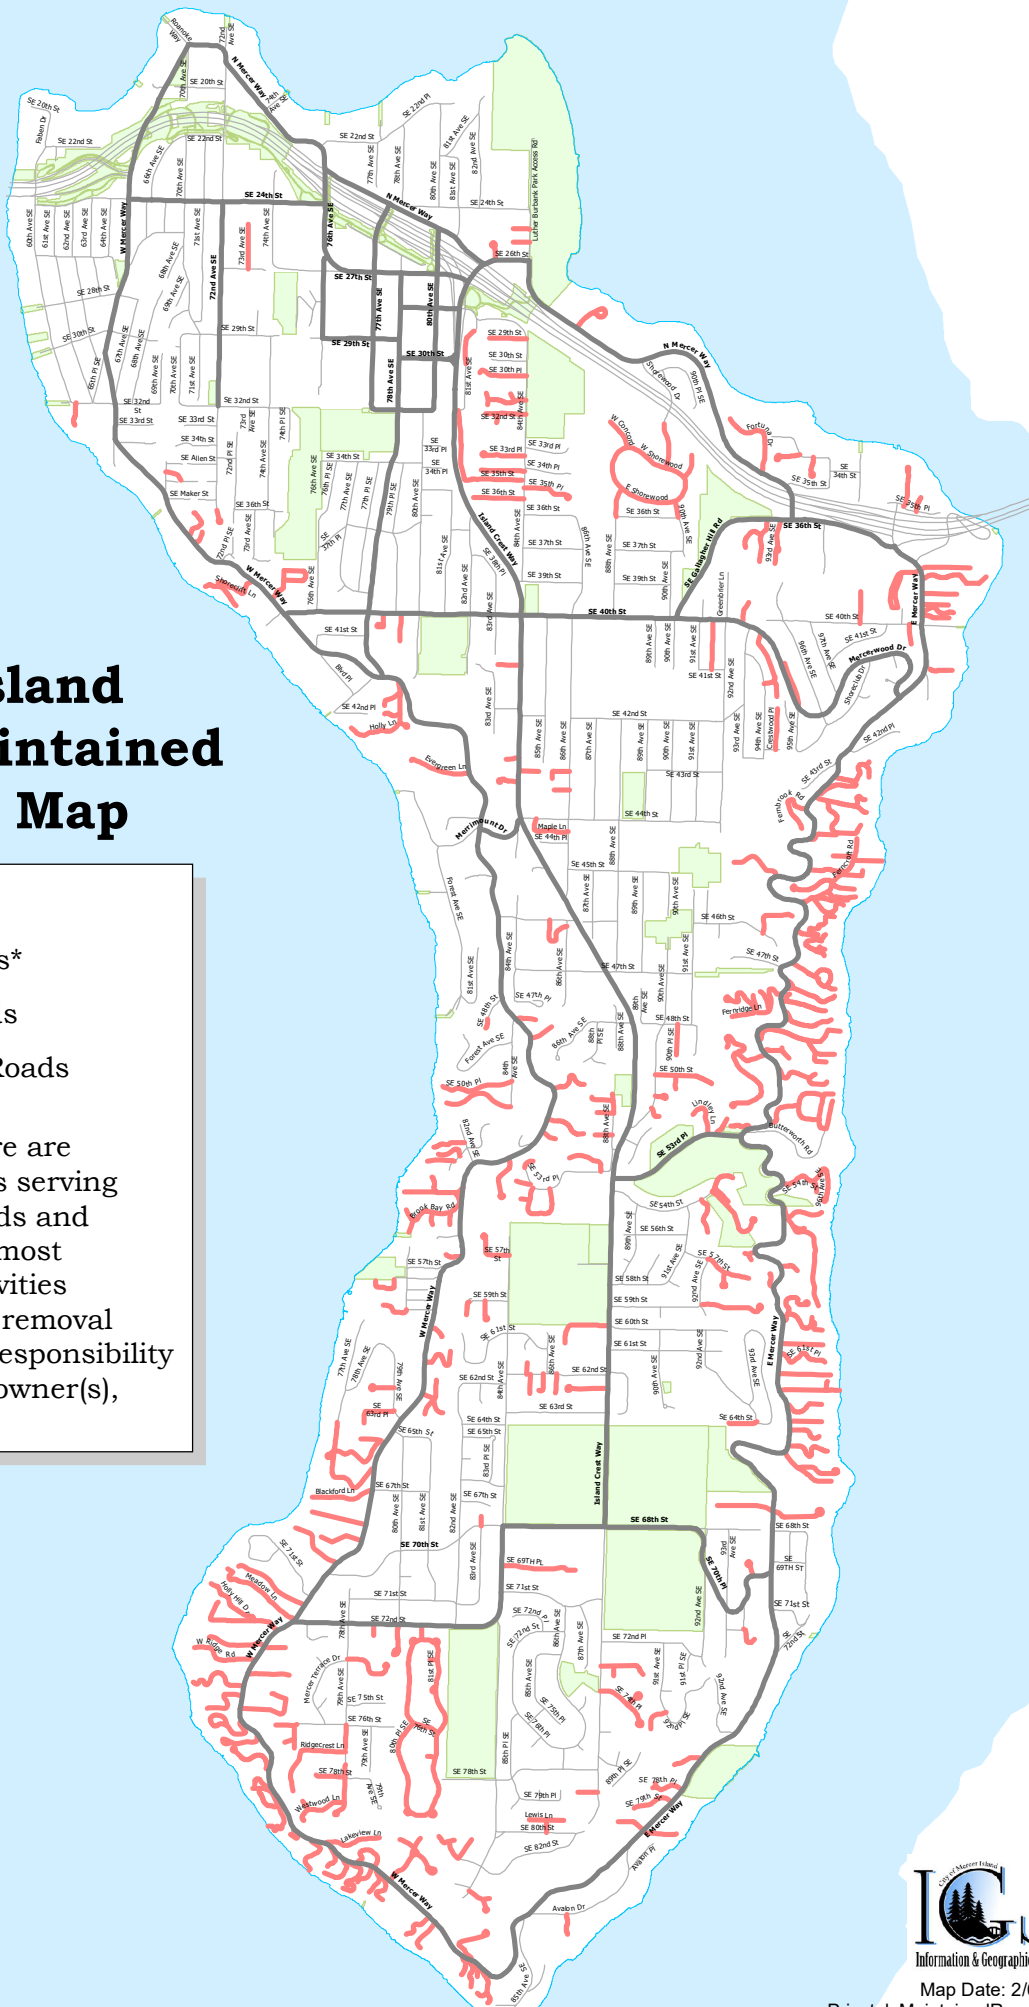

Mercer Island Privately Maintained Roadways Map

Legend

-  Private Roads*
-  Arterial Roads
-  Residential Roads

*Across the Island, there are numerous private roads serving individual neighborhoods and developments. As with most other maintenance activities related to these roads, removal of snow and ice is the responsibility of the private property owner(s), not City crews

NOT TO SCALE

Map Date: 2/6/2019

PrivatelyMaintainedRoads.mxd