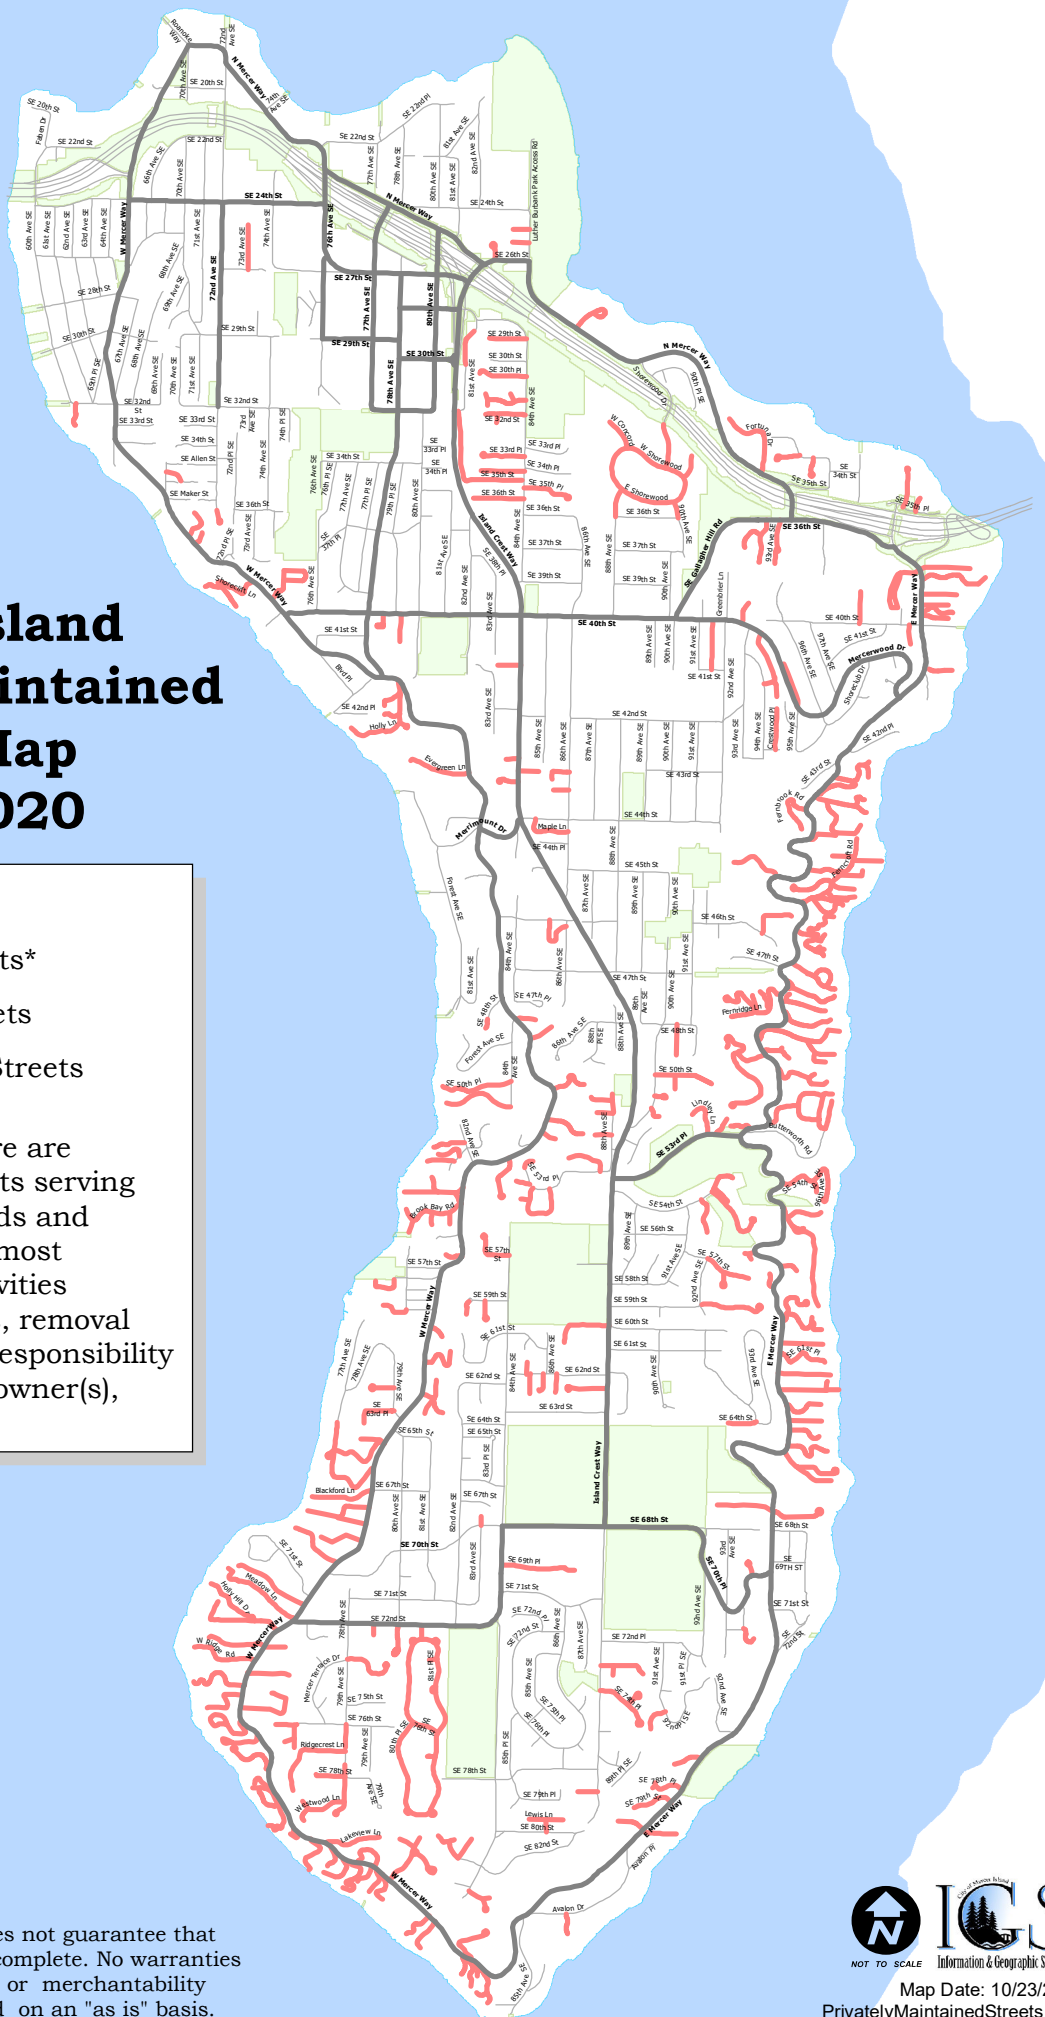

Mercer Island Privately Maintained Street Map 2019-2020

Legend

- Private Streets*
- Arterial Streets
- Residential Streets

*Across the Island, there are numerous private streets serving individual neighborhoods and developments. As with most other maintenance activities related to these streets, removal of snow and ice is the responsibility of the private property owner(s), not City crews

Disclaimer: The City of Mercer Island does not guarantee that the information on this map is accurate or complete. No warranties of any sort including accuracy, fitness or merchantability accompany this map. This data is provided on an "as is" basis.

Map Date: 10/23/2019

PrivatelyMaintainedStreets.mxd