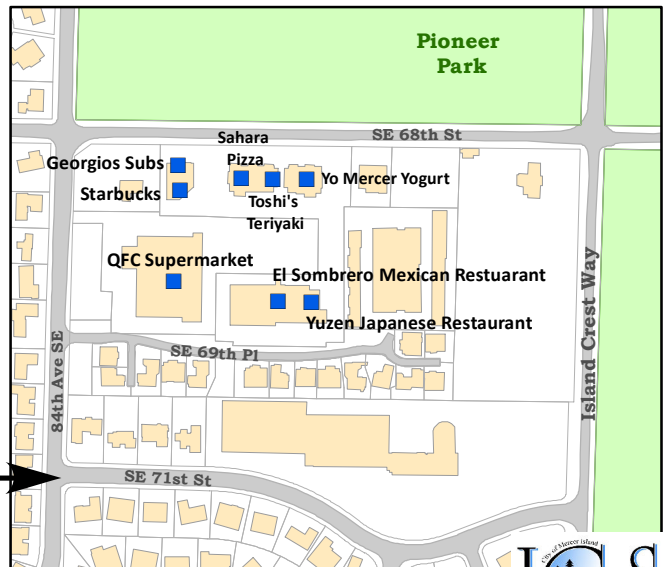

Town Center