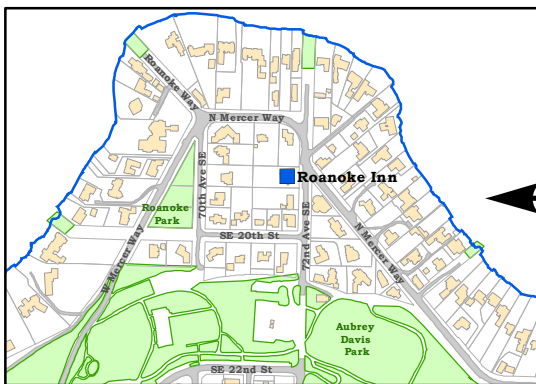

Restaurants on Mercer Island, WA

Support a Mercer Island Restaurant

DINE LOCAL

MERCER ISLAND

November 2014
#dinemercerisland
www.mercer.gov/argdine/local

Town Center

Turn page over for restaurant address and phone number.