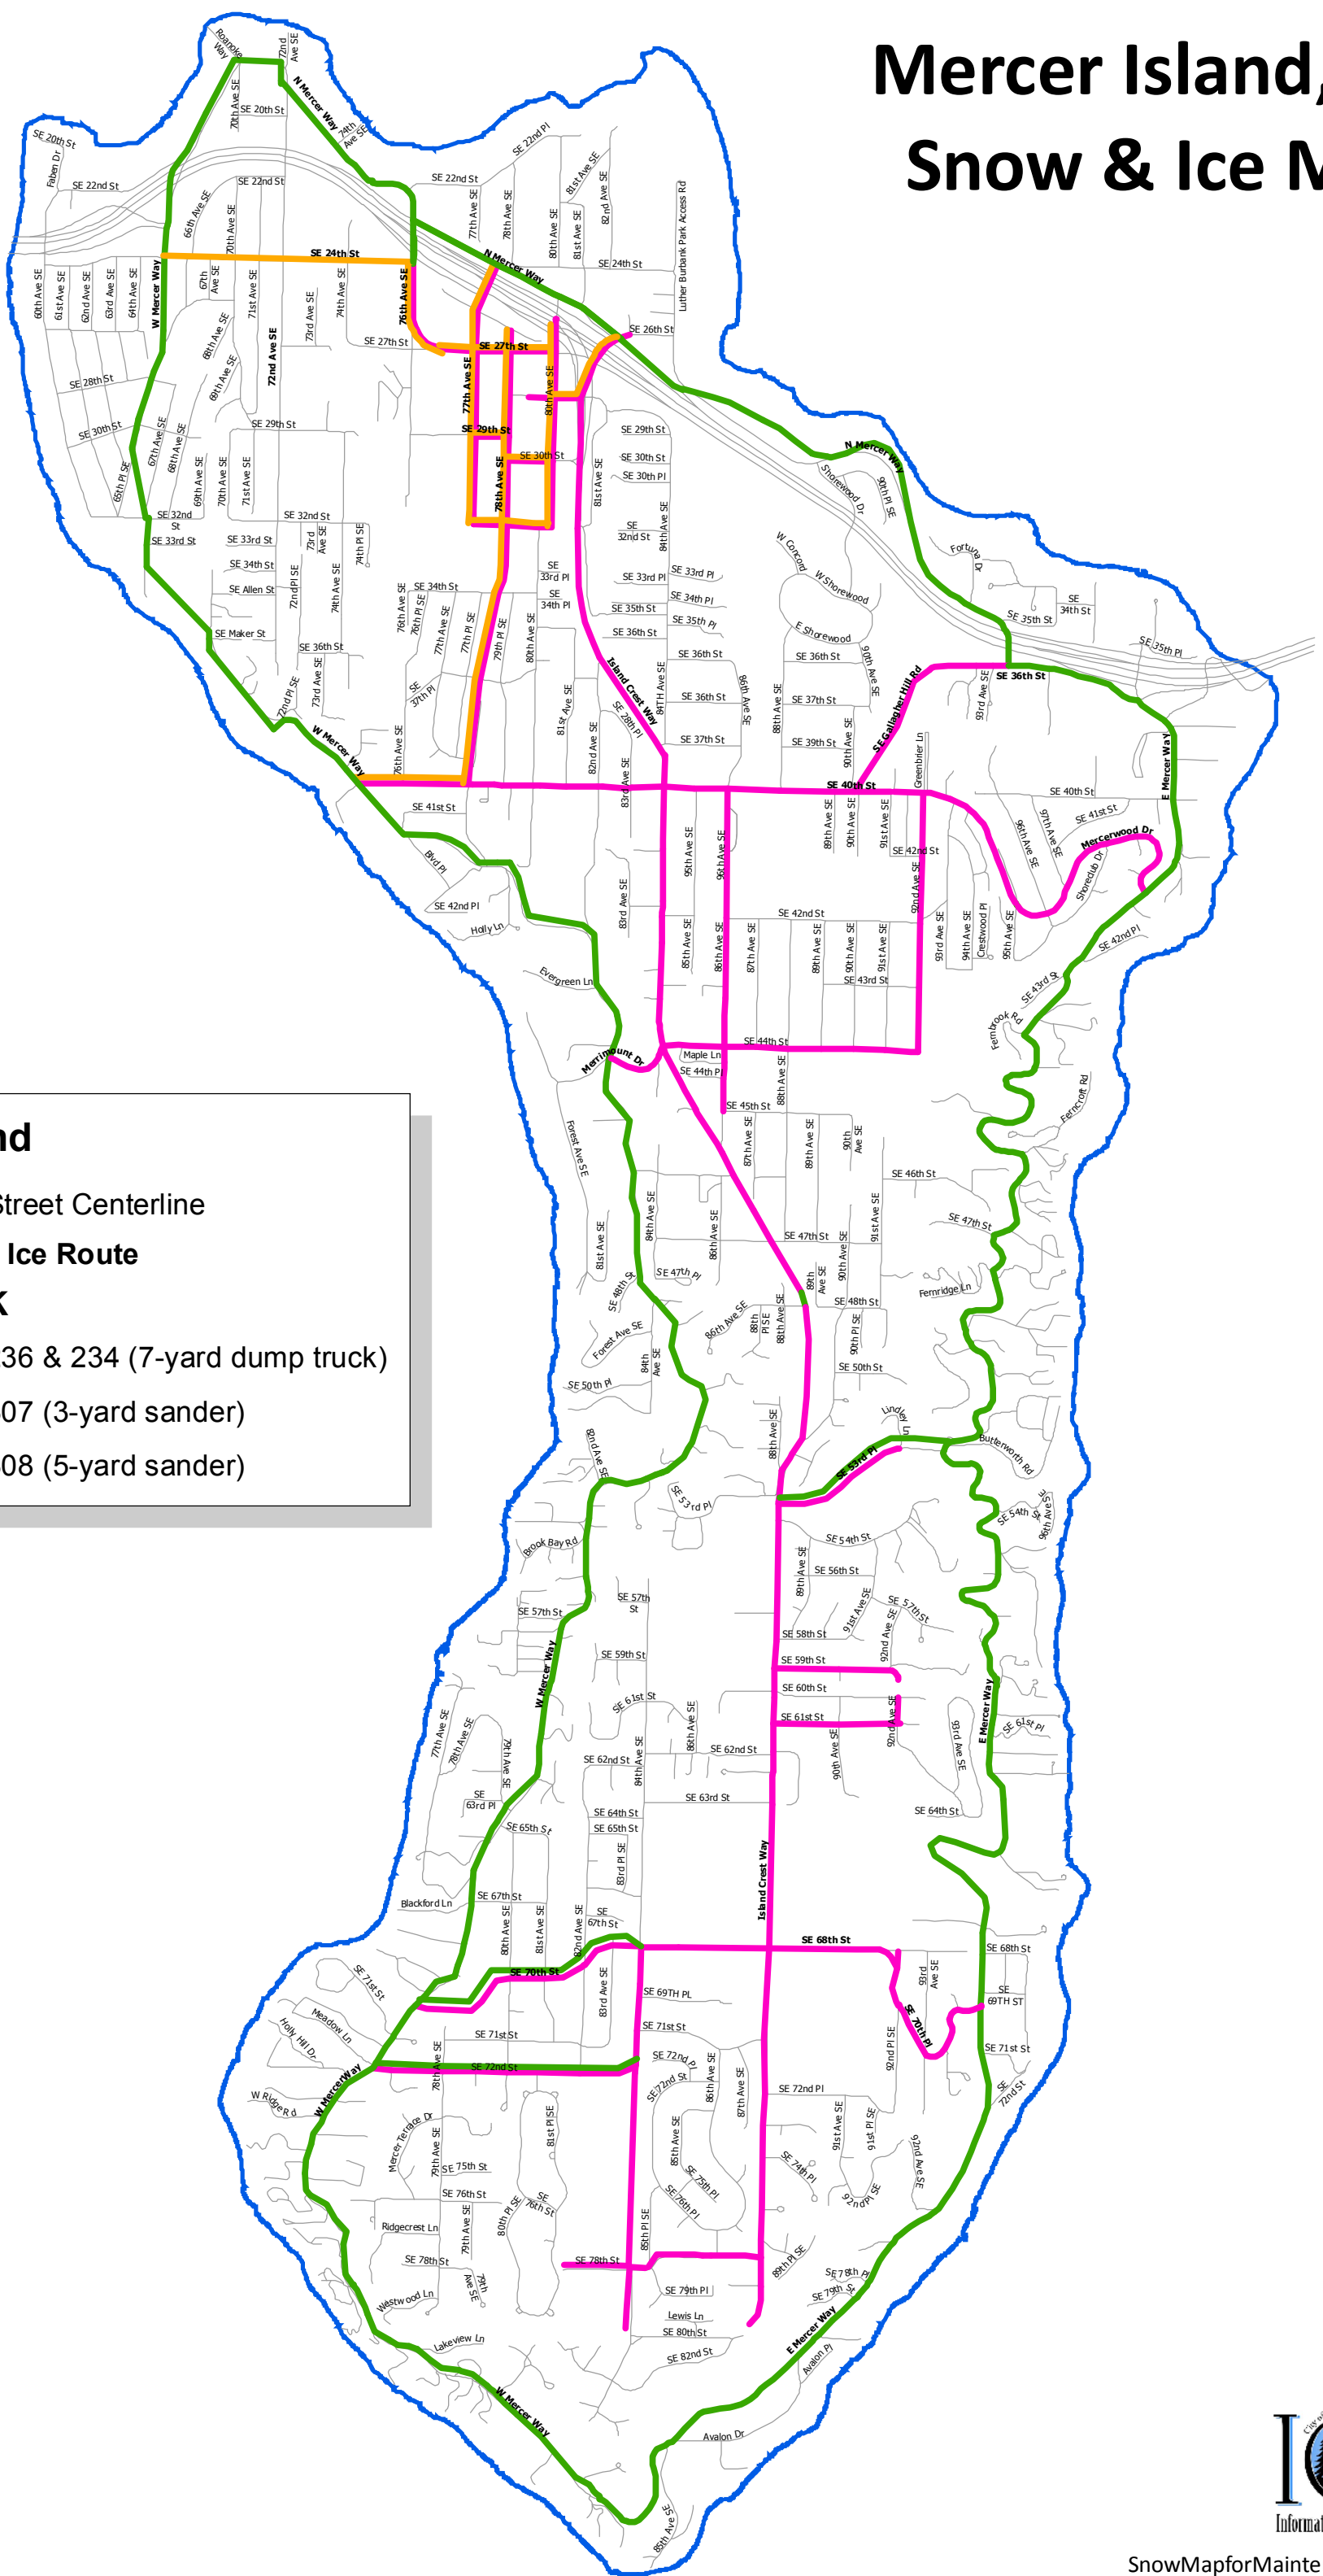

# Mercer Island, WA Snow & Ice Map

## Legend

— Street Centerline

### Snow & Ice Route

#### TRUCK

- 236 & 234 (7-yard dump truck)
- 307 (3-yard sander)
- 308 (5-yard sander)

NOT TO SCALE

SnowMapforMaintenance2008.mxd