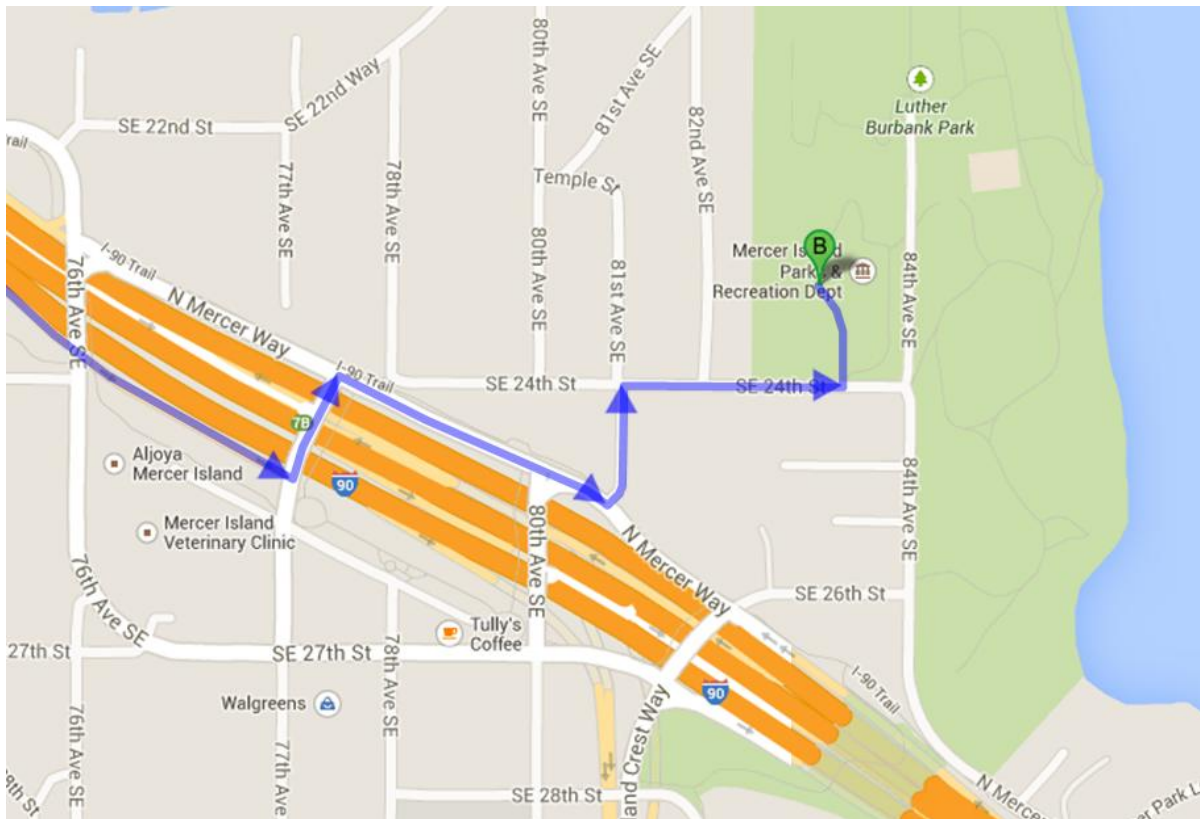

Mercer Island Community & Event Center

Mercer Island Parks & Recreation

8236 SE 24th St

Mercer Island, WA 98040

206.275.7609

I-90 EASTBOUND from SEATTLE

Take exit #7A, 77th Ave SE. Turn left at top of off-ramp. At stop sign turn right onto North Mercer Way. Go straight through stop light. Turn left onto 81st Ave SE. At stop sign turn right onto SE 24th St. The Community & Event Center is two blocks up on your left.

Mercer Island Community & Event Center

Mercer Island Parks & Recreation

8236 SE 24th St

Mercer Island, WA 98040

206.275.7609

I-90 WESTBOUND from BELLEVUE

Take exit # 7, Island Crest Way. Continue straight ahead off of off ramp, through light onto N. Mercer Way. Turn right on 81st Ave SE. At stop sign turn right onto SE 24th St. The Community & Event Center is two blocks up on your left.