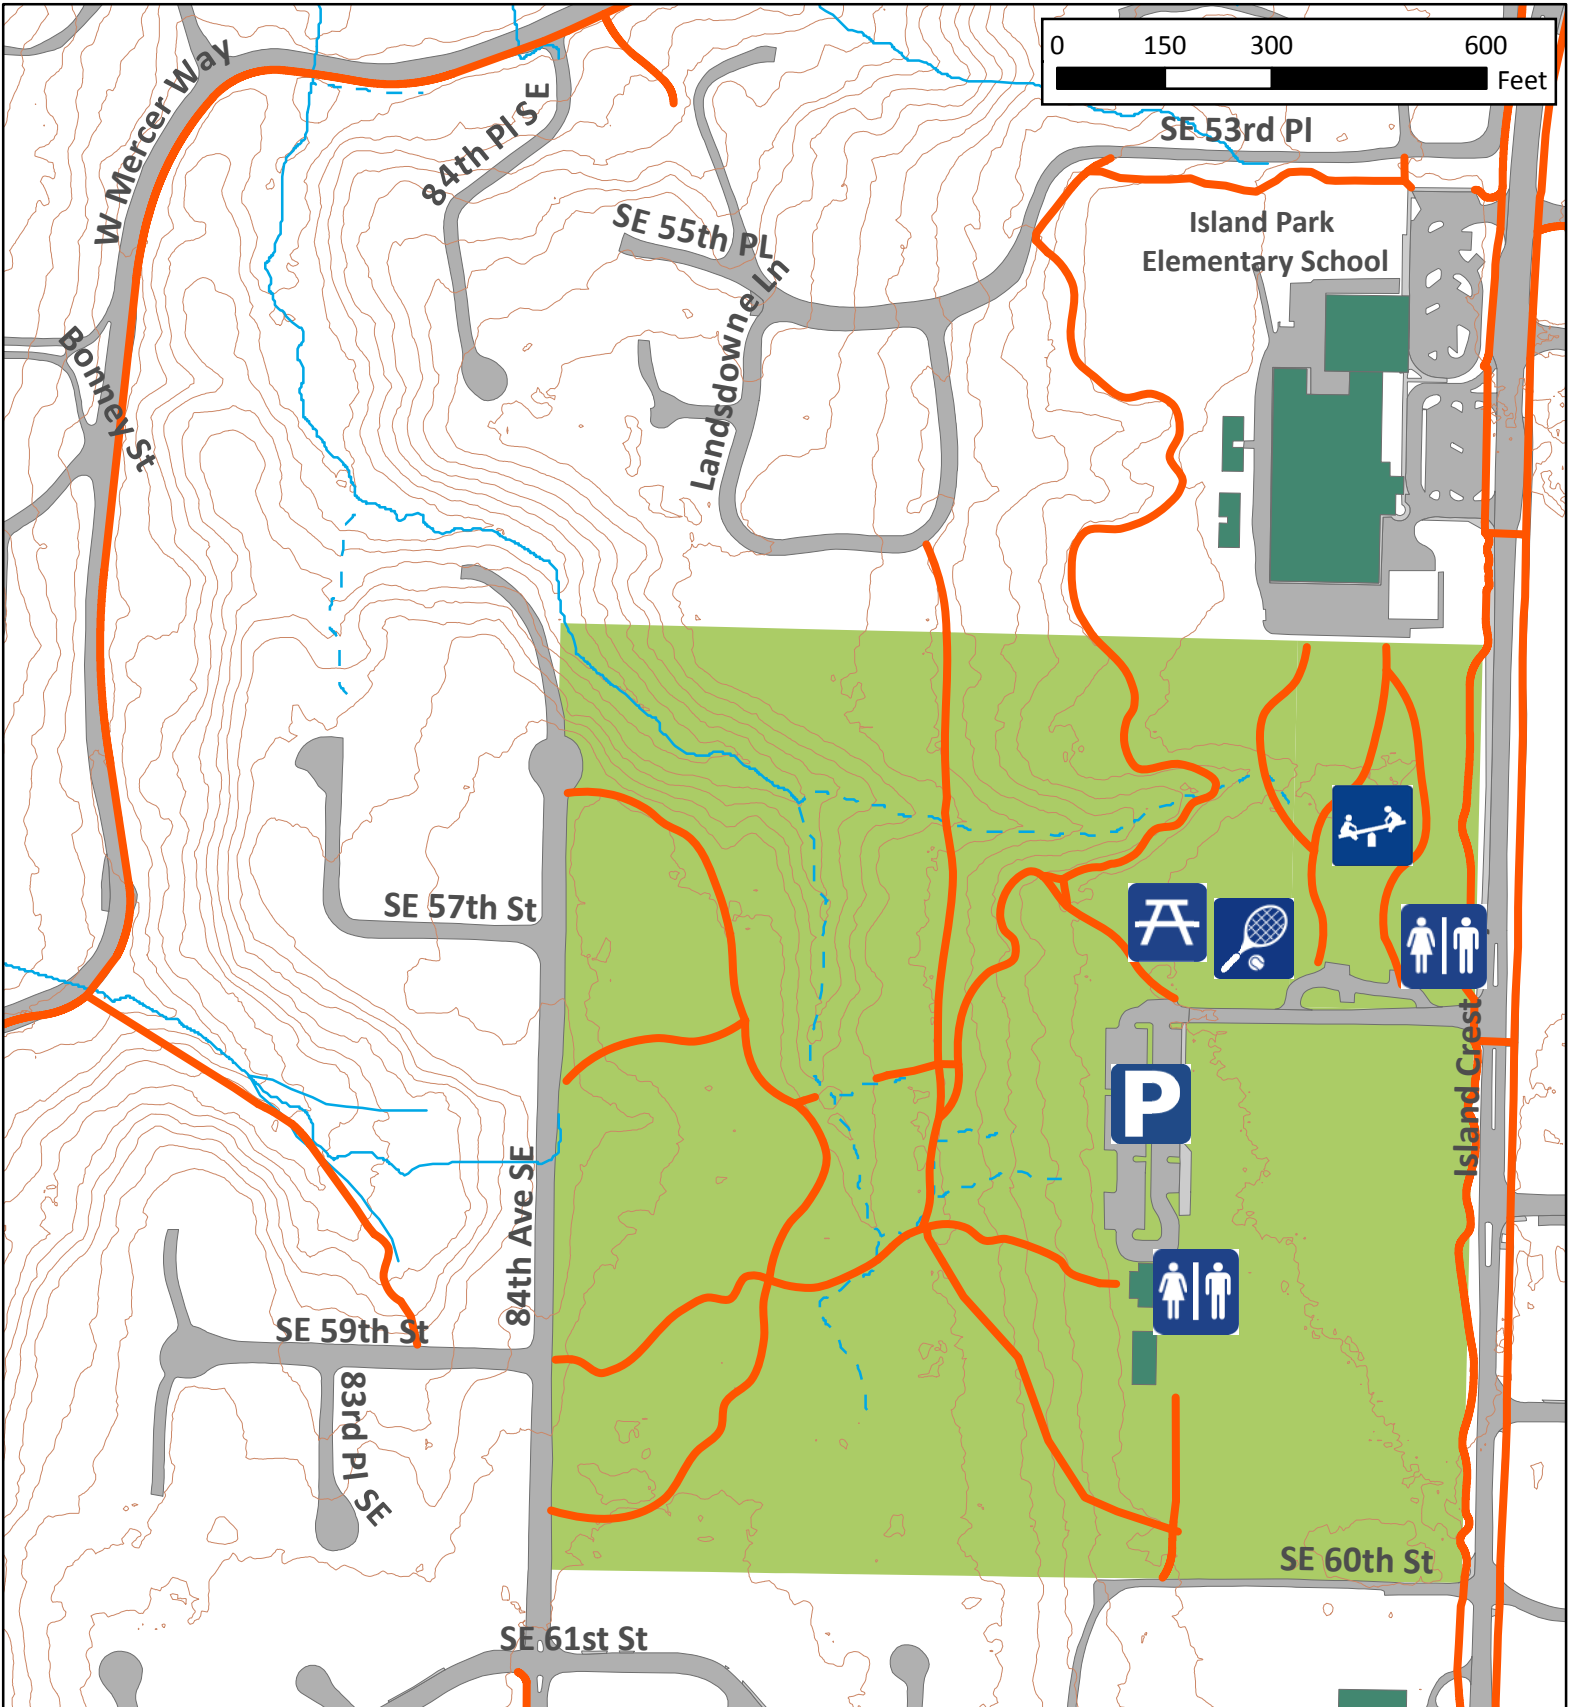

Island Crest Park

-  Trails
-  Park
-  10ft contours

Disclaimer: These maps were developed by the City of Mercer Island and are intended to be a general purpose digital reference tool. These maps are not an accepted legal instrument for describing, establishing, recording or maintaining descriptions for property concerns or boundaries. The City makes norepresentation or warranty with respect to the accuracy or currency of these data sets, especially in regard to labeling of surveyed dimensions, or agreement with official sources such as records of survey, or mapped locations of features.