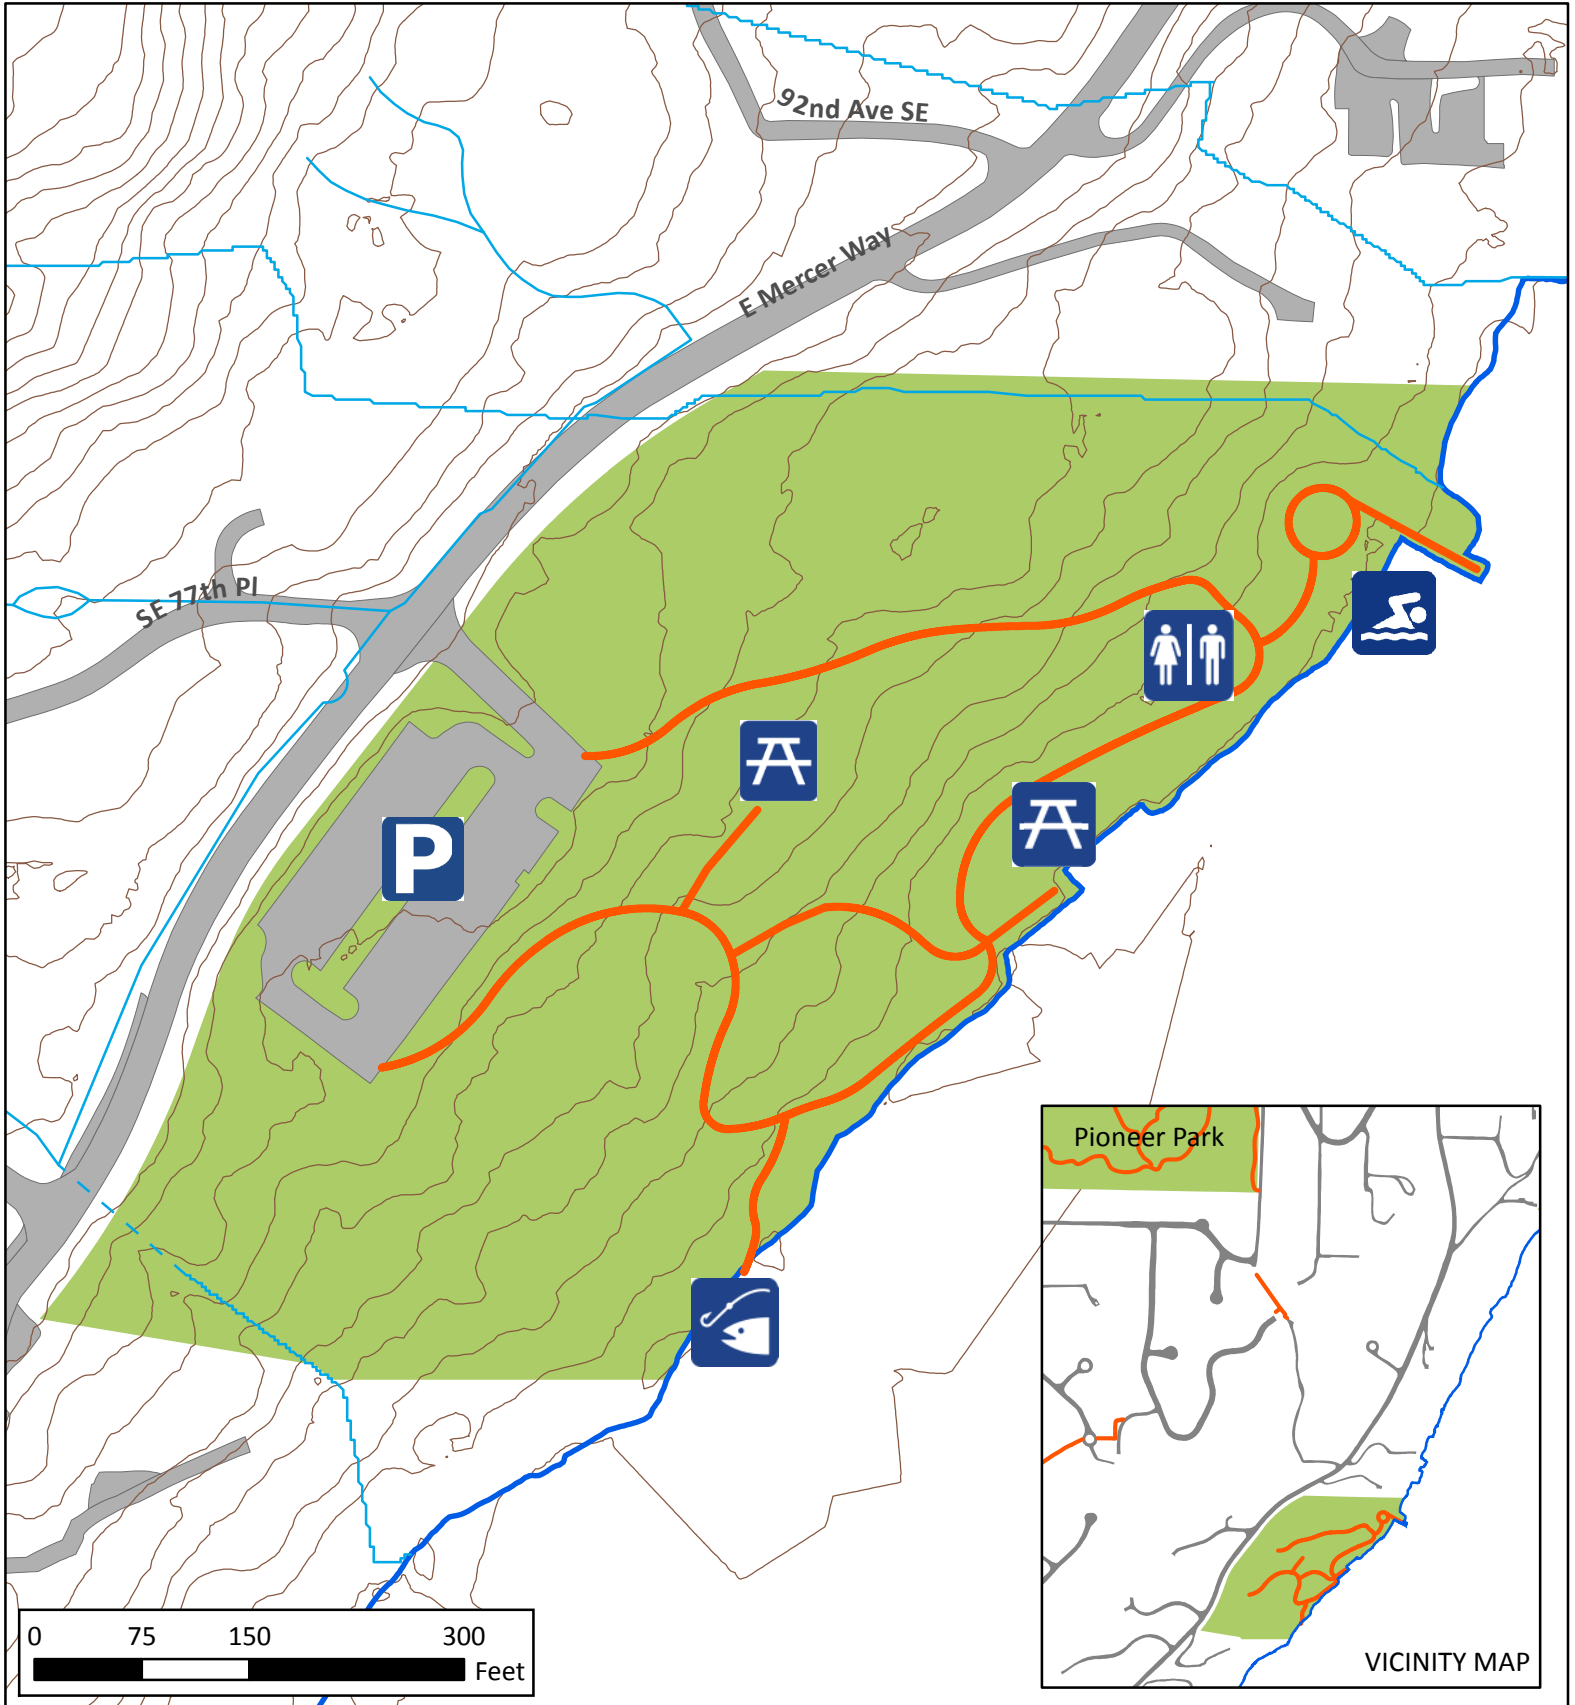

Clarke Beach Park

- Trails
- 10ft contours
- Park

Disclaimer: These maps were developed by the City of Mercer Island and are intended to be a general purpose digital reference tool. These maps are not an accepted legal instrument for describing, establishing, recording or maintaining descriptions for property concerns or boundaries. The City makes norepresentation or warranty with respect to the accuracy or currency of these data sets, especially in regard to labeling of surveyed dimensions, or agreement with official sources such as records of survey, or mapped locations of features.